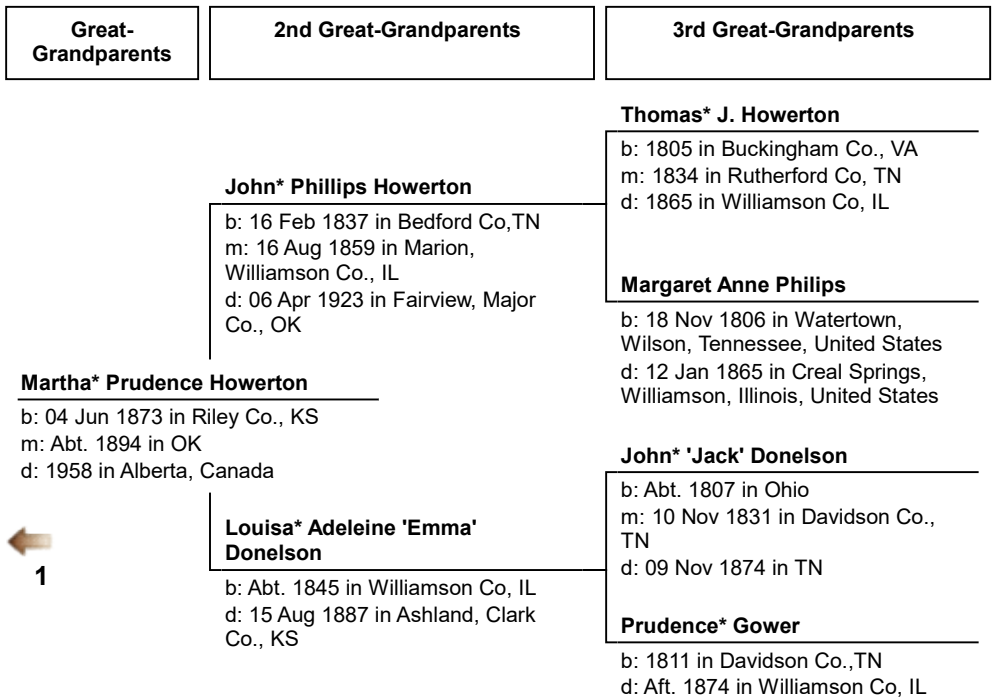

# Pedigree Chart for Gloria\* Jean Dixon

1

**John\* Anderson Brogan**  
 b: 01 Jul 1811 in Halifax, VA  
 m: 11 Jul 1847 in Wilson Co., TN  
 d: Aft. 1880 in AR

**John\* J. Brogan**  
 b: 25 Dec 1777 in Halifax, Virginia  
 m: 14 Sep 1800 in Halifax, VA  
 d: Aft. 1850 in Tennessee, United States

**Elizabeth\* Owen**  
 b: 27 Mar 1777 in VA  
 d: 1832

**Sarah\* Elizabeth Brogan**  
 b: 05 Mar 1849 in Wilson Co., TN  
 m: Abt. 1868 in AR  
 d: 13 Jun 1908 in Franklin CO., AR

**Name:**  
 b:  
 m:  
 d:

**Eliza\* Ann Gates**  
 b: Abt. 1825 in Wilson, TN  
 d: AR

**Name:**  
 b:  
 d:

←  
1

Great-Grandparents	2nd Great-Grandparents	3rd Great-Grandparents
	<p><b>James* Franklin Confederate soldier Hutton</b></p> <p>b: 01 Jan 1837 in Cherokee, Madison, Co., AL  m: Abt. 1863 in Wood or Titus Co. TX  d: 17 May 1905 in Marble, Madison County, Arkansas</p>	<p><b>John* Hutton</b></p> <p>b: Abt. 1806 in TN  m: Abt. 1828 in AL or TN  d: Aft. 1880 in Lunenburg, Izard, Arkansas</p> <p><b>Nancy* Lucinda Williams</b></p> <p>b: Abt. 1808 in Tennessee  d:</p>
<p><b>Amanda* Elizabeth Hutton</b></p> <p>b: 01 Feb 1868 in Benton, AR  m: Abt. 1891 in AR  d: 09 May 1956 in Fort Smith, Sebastian Co., AR</p>		<p><b>John Decatur or Dewey Gipson</b></p> <p>b: 28 Dec 1810 in SC  m: 08 Nov 1832 in Cape Girardeau, Missouri  d: 11 Feb 1875 in Franklin County, Texas</p>
<p> <b>1</b></p>	<p><b>Sarah* Adaline Gipson</b></p> <p>b: 05 Aug 1845 in Caddo Parish, Louisiana  d: Abt. 1868 in AR</p>	<p><b>Tabitha Betsy Coots</b></p> <p>b: Abt. 1816 in TN  d: May 1859 in Titus County (Titus), Texas</p>

**William\* Allen Beebe**  
 b: 17 Aug 1833 in Warren Co., IL  
 m: 11 Nov 1851 in Henderson Co., IL  
 d: 23 Mar 1904 in Kingfisher Co., OK

**Levi\* Pier Beebe**  
 b: 27 Feb 1801 in Chanango Co., NY  
 m: 08 Feb 1829 in Quincy, Adams, Illinois  
 d: 01 Dec 1880 in Biggsville, Henderson Co., IL; Cemetery name Cumberland Cemetery