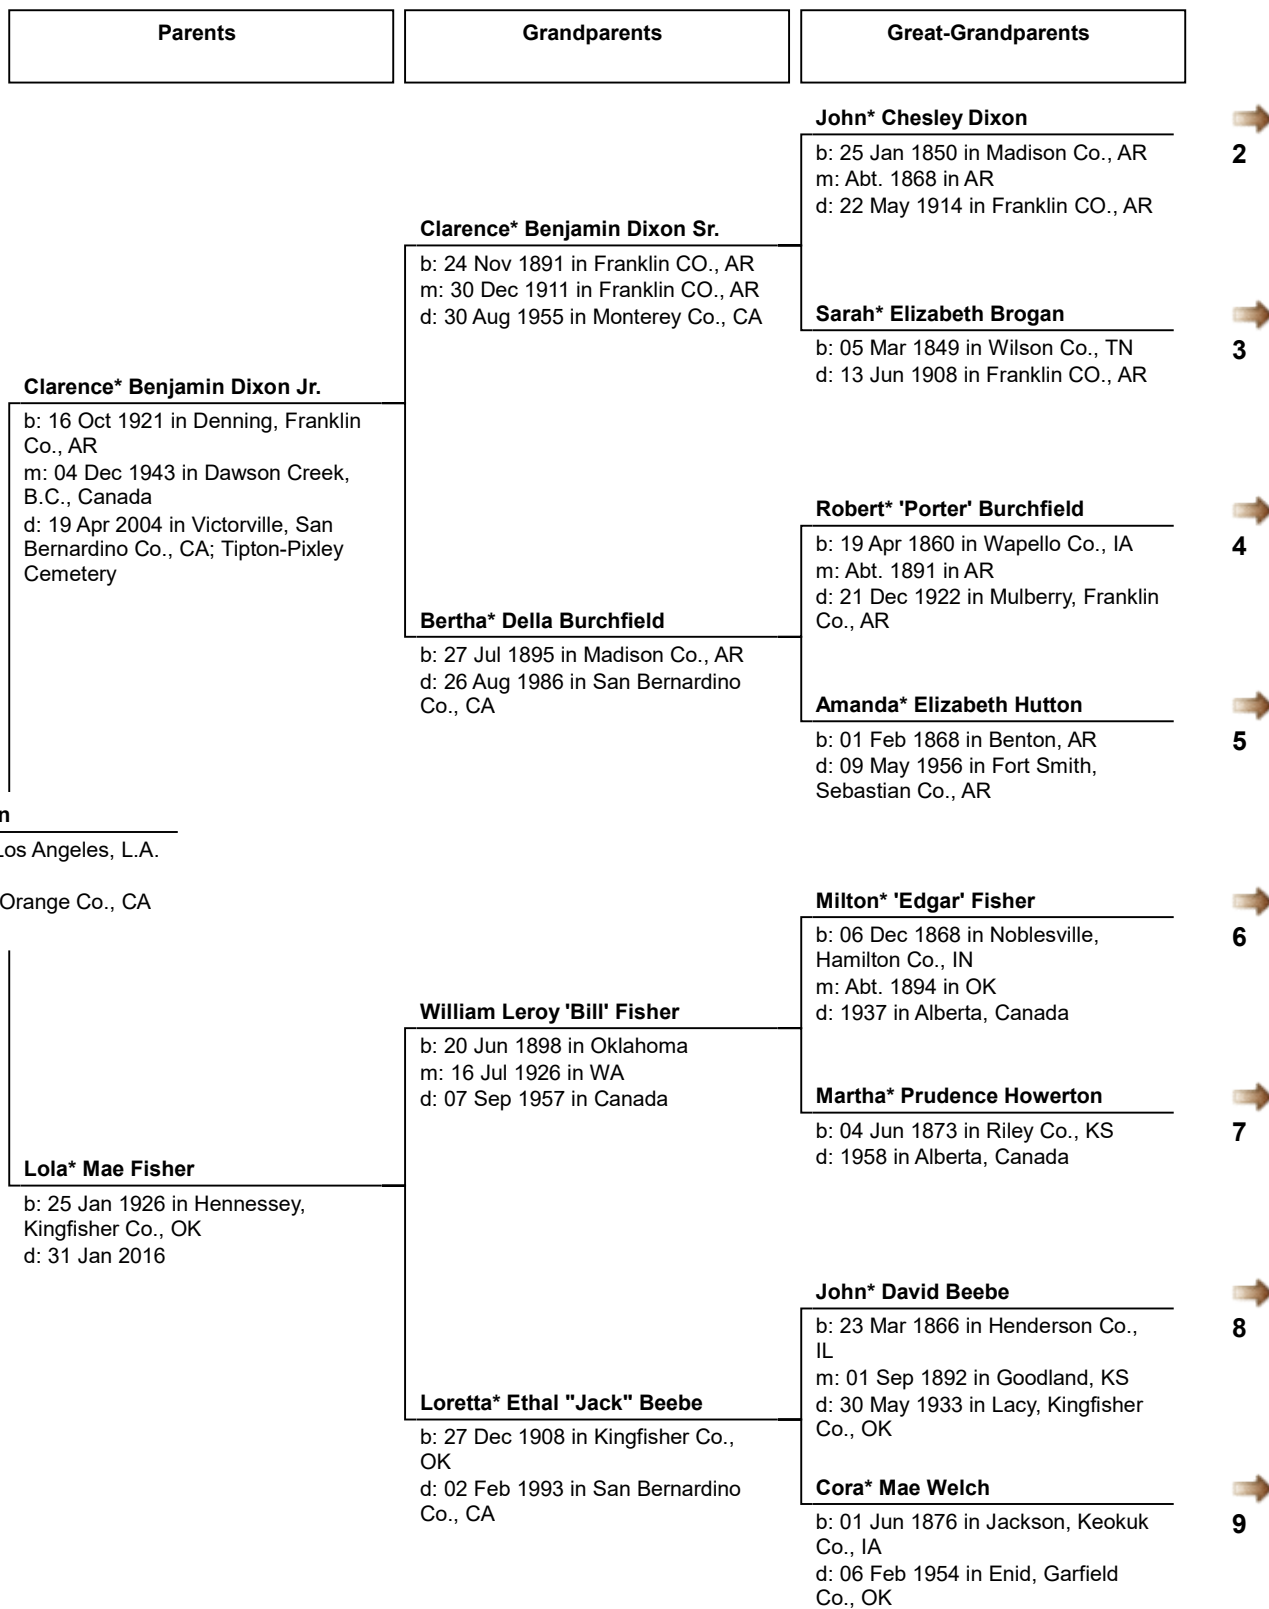

# Pedigree Chart for Gloria\* Jean Dixon

1

**John\* Anderson Brogan**  
 b: 01 Jul 1811 in Halifax, VA  
 m: 11 Jul 1847 in Wilson Co., TN  
 d: Aft. 1880 in AR

**John\* J. Brogan**  
 b: 25 Dec 1777 in Halifax, Virginia  
 m: 14 Sep 1800 in Halifax, VA  
 d: Aft. 1850 in Tennessee, United States