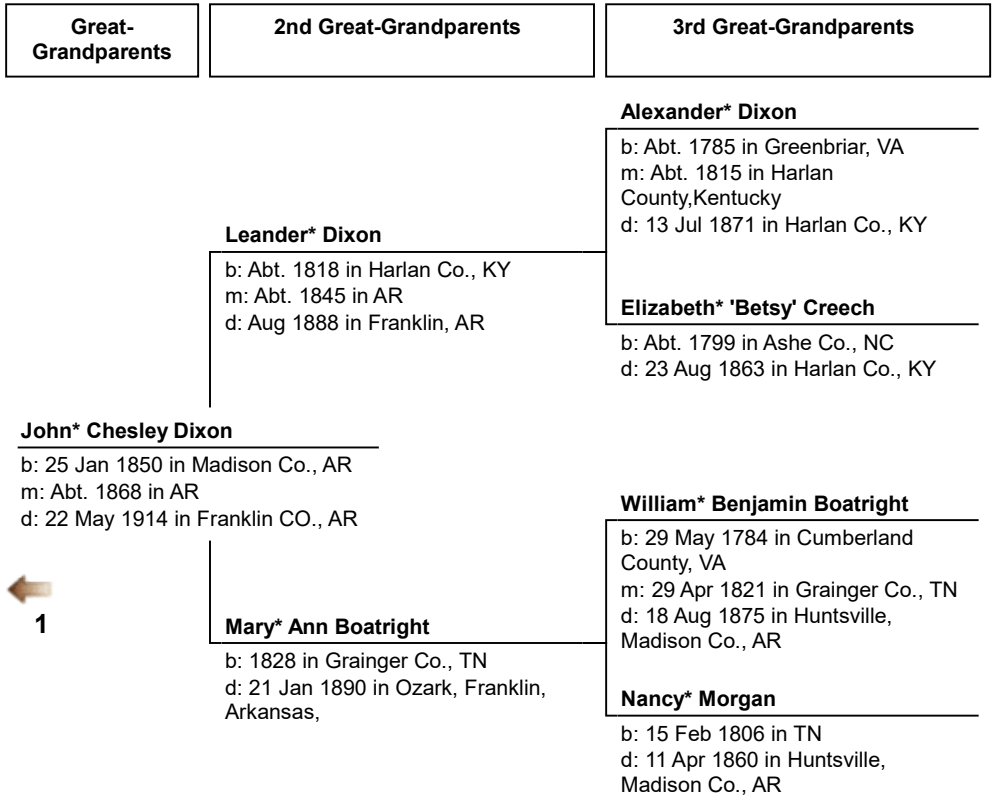

# Pedigree Chart for Gloria\* Jean Dixon

1

**John\* Anderson Brogan**  
 b: 01 Jul 1811 in Halifax, VA  
 m: 11 Jul 1847 in Wilson Co., TN  
 d: Aft. 1880 in AR

**John\* J. Brogan**  
 b: 25 Dec 1777 in Halifax, Virginia  
 m: 14 Sep 1800 in Halifax, VA  
 d: Aft. 1850 in Tennessee, United States

**Elizabeth\* Owen**  
 b: 27 Mar 1777 in VA  
 d: 1832

**Sarah\* Elizabeth Brogan**  
 b: 05 Mar 1849 in Wilson Co., TN  
 m: Abt. 1868 in AR  
 d: 13 Jun 1908 in Franklin CO., AR

**Name:**  
 b:  
 m:  
 d:

**William\* Allen Beebe**  
 b: 17 Aug 1833 in Warren Co., IL  
 m: 11 Nov 1851 in Henderson Co., IL  
 d: 23 Mar 1904 in Kingfisher Co., OK

**Levi\* Pier Beebe**  
 b: 27 Feb 1801 in Chanango Co., NY  
 m: 08 Feb 1829 in Quincy, Adams, Illinois  
 d: 01 Dec 1880 in Biggsville, Henderson Co., IL; Cemetery name Cumberland Cemetery

**Eliza - Elizabeth Saville**  
 b: 04 Feb 1819 in England  
 d: 15 Jun 1846 in Henderson Co., Illinois

1