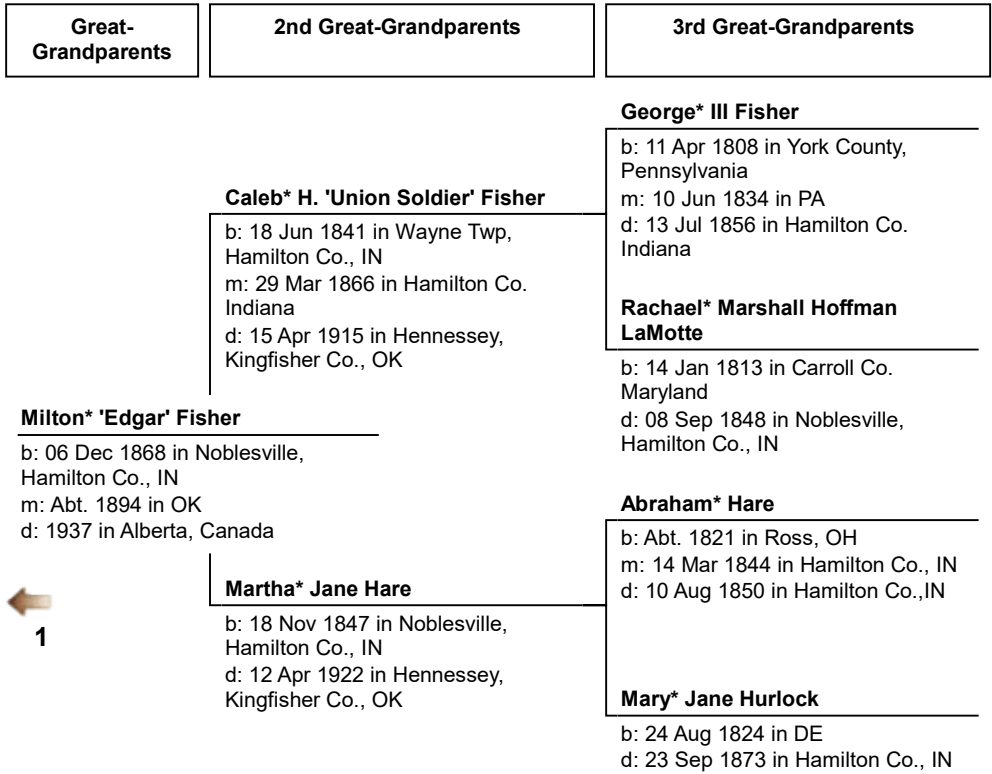

# Pedigree Chart for Gloria\* Jean Dixon

1

**John\* Anderson Brogan**  
 b: 01 Jul 1811 in Halifax, VA  
 m: 11 Jul 1847 in Wilson Co., TN  
 d: Aft. 1880 in AR

**John\* J. Brogan**  
 b: 25 Dec 1777 in Halifax, Virginia  
 m: 14 Sep 1800 in Halifax, VA  
 d: Aft. 1850 in Tennessee, United States

**Elizabeth\* Owen**  
 b: 27 Mar 1777 in VA  
 d: 1832

**Sarah\* Elizabeth Brogan**  
 b: 05 Mar 1849 in Wilson Co., TN  
 m: Abt. 1868 in AR  
 d: 13 Jun 1908 in Franklin CO., AR

**Name:**  
 b:  
 m:  
 d:

**William\* Allen Beebe**  
 b: 17 Aug 1833 in Warren Co., IL  
 m: 11 Nov 1851 in Henderson Co., IL  
 d: 23 Mar 1904 in Kingfisher Co., OK

**Levi\* Pier Beebe**  
 b: 27 Feb 1801 in Chanango Co., NY  
 m: 08 Feb 1829 in Quincy, Adams, Illinois  
 d: 01 Dec 1880 in Biggsville, Henderson Co., IL; Cemetery name Cumberland Cemetery

**Eliza - Elizabeth Saville**  
 b: 04 Feb 1819 in England  
 d: 15 Jun 1846 in Henderson Co., Illinois

1