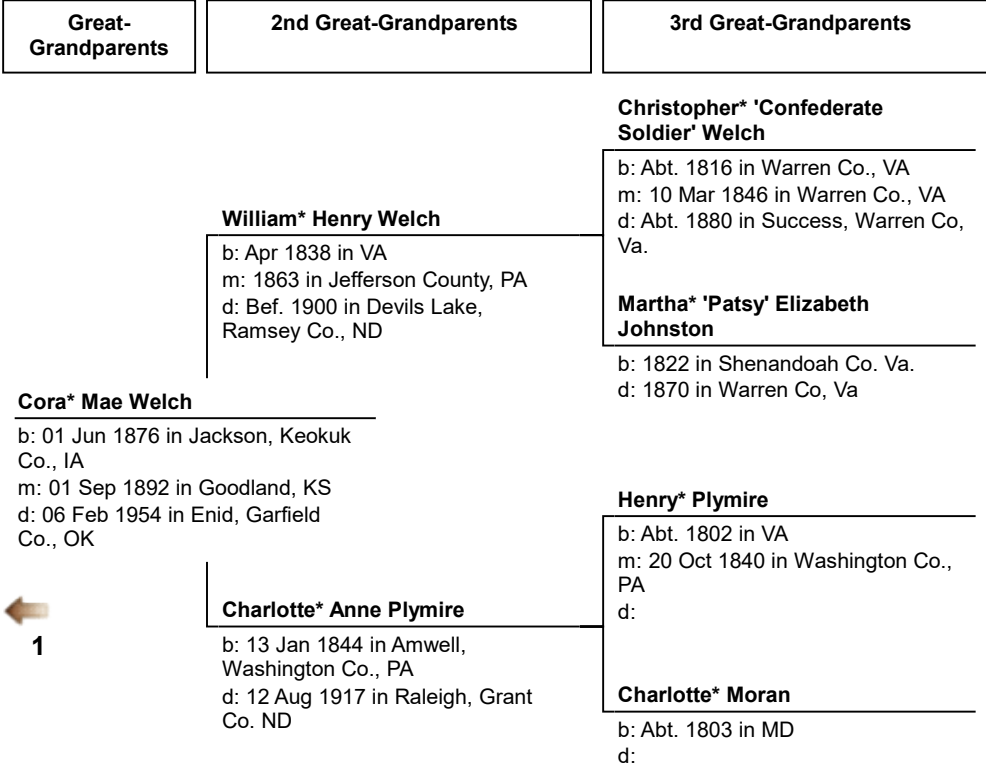

**William\* Allen Beebe**  
 b: 17 Aug 1833 in Warren Co., IL  
 m: 11 Nov 1851 in Henderson Co., IL  
 d: 23 Mar 1904 in Kingfisher Co., OK

**Levi\* Pier Beebe**  
 b: 27 Feb 1801 in Chanango Co., NY  
 m: 08 Feb 1829 in Quincy, Adams, Illinois  
 d: 01 Dec 1880 in Biggsville, Henderson Co., IL; Cemetery name Cumberland Cemetery

**Sarah\* Ann Dupey**  
 b: 09 Mar 1809 in Kentucky  
 d: 18 Jan 1901 in Biggsville, Henderson Co., IL; Cemetery name Cumberland Cemetery

**John\* David Beebe**  
 b: 23 Mar 1866 in Henderson Co., IL  
 m: 01 Sep 1892 in Goodland, KS  
 d: 30 May 1933 in Lacy, Kingfisher Co., OK

**James\* Adams**  
 b: Abt. 1815 in England  
 m: Abt. 1835  
 d: 11 Oct 1851 in Oquawka, Henderson, Illinois, United States

**Ann\* (Elizabeth?) Adams**  
 b: 02 Jan 1836 in England  
 d: 20 Feb 1906 in Kingfisher Co., OK

**Eliza - Elizabeth Saville**  
 b: 04 Feb 1819 in England  
 d: 15 Jun 1846 in Henderson Co., Illinois

1